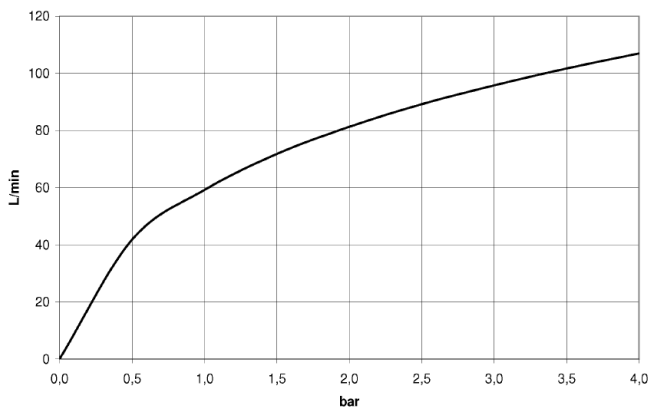

XS-08 3952

Concealed wall mounting -

35 003 970 90

mm [inches]

Flow rate chart

Certificates

DVGW_DW-
6512DN0127.

LGA_18589.