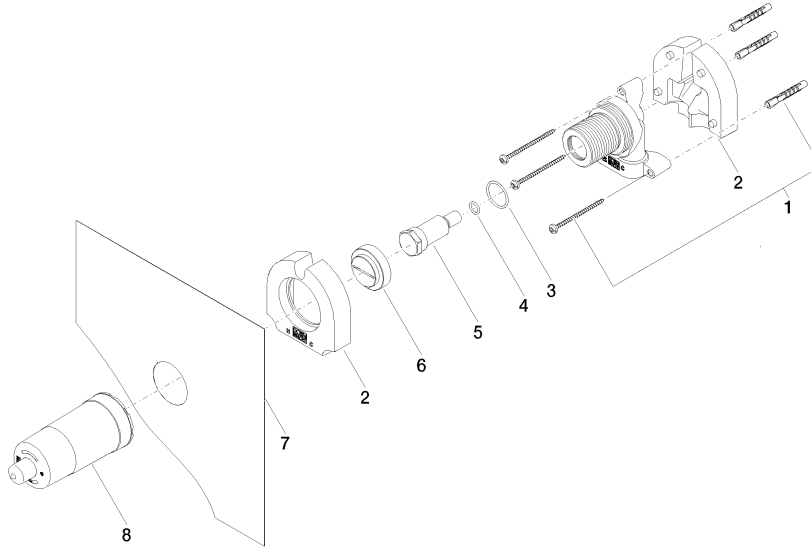

Concealed wall mounting -

35 003 970 90

- red brass, lead-free
- 2x female thread 1/2" connections
- dust cover
- anti-water packing
- soundproofing

Can only be combined with exposed trim parts 26
024 661-FF / 36 013 660-FF / 36 045 660-FF / 36
013 970-FF / 36 045 970-FF / 36 804 661-FF.

XS-08 3952

Concealed wall mounting -

35 003 970 90

mm [inches]

Flow rate chart

Certificates

DVGW_DW-
6512DN0127.

LGA_18589.

WRAS_2003025.

WRAS_2101023.

Concealed wall mounting -

35 003 970 90

Spare parts list

No.	Item Number	Name	Quantity used	Delivery time
1	05 30 31 029 00 90	fixing set	1	2
2	09 11 11 019 90	accessories	2	2
3	09 14 10 112 90	seal	1	2
4	09 14 10 139 90	seal	1	2
5	09 31 20 038 90	plug	1	2
6	09 20 97 010 90	cap	1	2
7	04 14 03 079 00 90	gasket kit	1	2
8	09 21 02 178 90	cap	1	2