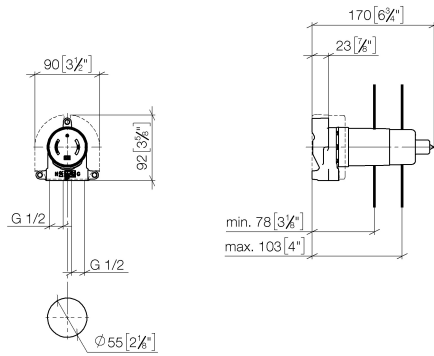

Concealed wall mounting -

35 003 970 90

- red brass, lead-free
- 2x female thread 1/2" connections
- dust cover
- anti-water packing
- soundproofing

Can only be combined with exposed trim parts 26
024 661-FF / 36 013 660-FF / 36 045 660-FF / 36
013 970-FF / 36 045 970-FF / 36 804 661-FF.

Recommended miscellaneous

Extension 25 mm -

- Can only be combined with exposed trim parts 36 804 661-FF.

12 179 970 90

Required miscellaneous

Drybox Concealed thermostat -

- Overflow is part of the scope of delivery.

XS-08 3952

Concealed wall mounting -

35 003 970 90

mm [inches]

Flow rate chart

Certificates

DVGW_DW-
6512DN0127.

LGA_18589.

WRAS_2003025.

WRAS_2101023.

Concealed wall mounting -

35 003 970 90

Spare parts list

No.	Item Number	Name	Quantity used	Delivery time
1	05 30 31 029 00 90	fixing set	1	2
2	09 11 11 019 90	accessories	2	2
3	09 14 10 112 90	seal	1	2
4	09 14 10 139 90	seal	1	2
5	09 31 20 038 90	plug	1	2
6	09 20 97 010 90	cap	1	2
7	04 14 03 079 00 90	gasket kit	1	2
8	09 21 02 178 90	cap	1	2